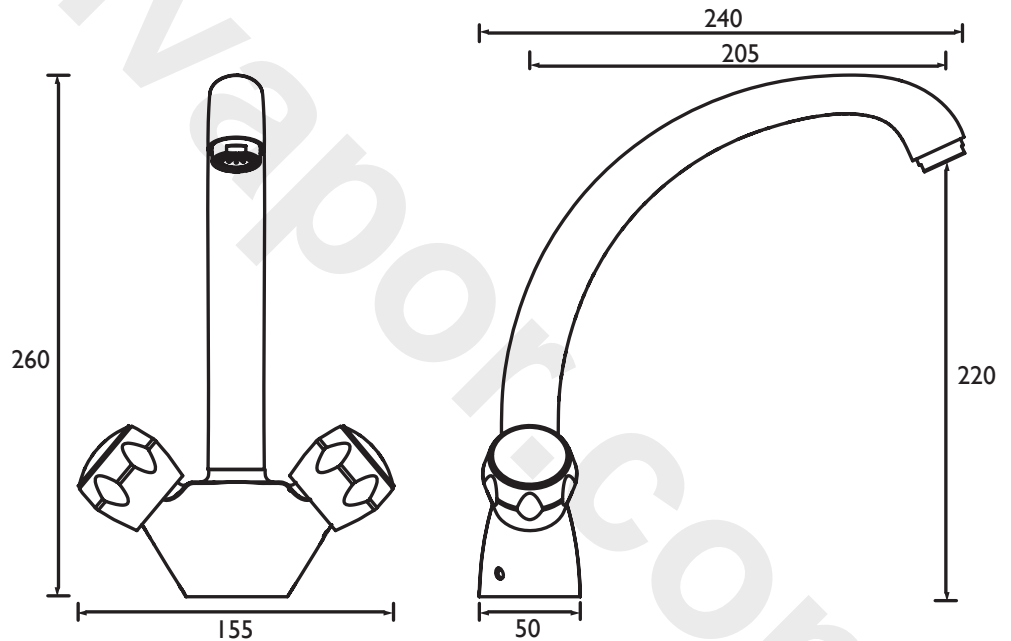

M SNK EF WHT

MONTREAL Tap Range Montreal Easyfit Sink Mixer White

Specification

Product Type:	Kitchen Taps
Main Construction Material:	Brass
Mount Type:	Deck Mounted
Handle Type:	Lever
Connection Inlet:	1/2" BSP Flexible Tails
Connection Outlet:	N/A
Number of Tap Holes:	1
Valve/Cartridge Type:	1/2" Compression Valves
Plumbing System Requirements:	All, Preferably Balanced
Working Pressure Range:	Min 0.3 Bar, Max 5.0 Bar
Maximum Hot Water Temperature: °C	65
Maximum Static Pressure: (bar)	10
Flow Type:	Single Flow
Isolation Included:	Yes

Features:

- Metal fixing nut for added durability
- Easyfit base included
- Flexible tails included
- Flexible Connecting Pipes
- Easy to use metal lever handle

Product Certifications:

Dimensions (measurements in mm)

For more products, visit our website:
<http://www.bristan.com>

Flow Rates (l/min)

System Pressure (bar)	0.2	0.5	1	2	3	5
M SNK EF WHT	16.9	21.8	30.9	43.7	53.5	69.1

TECHNICAL DATA SHEET

BRISTAN

TAPS & SHOWERS